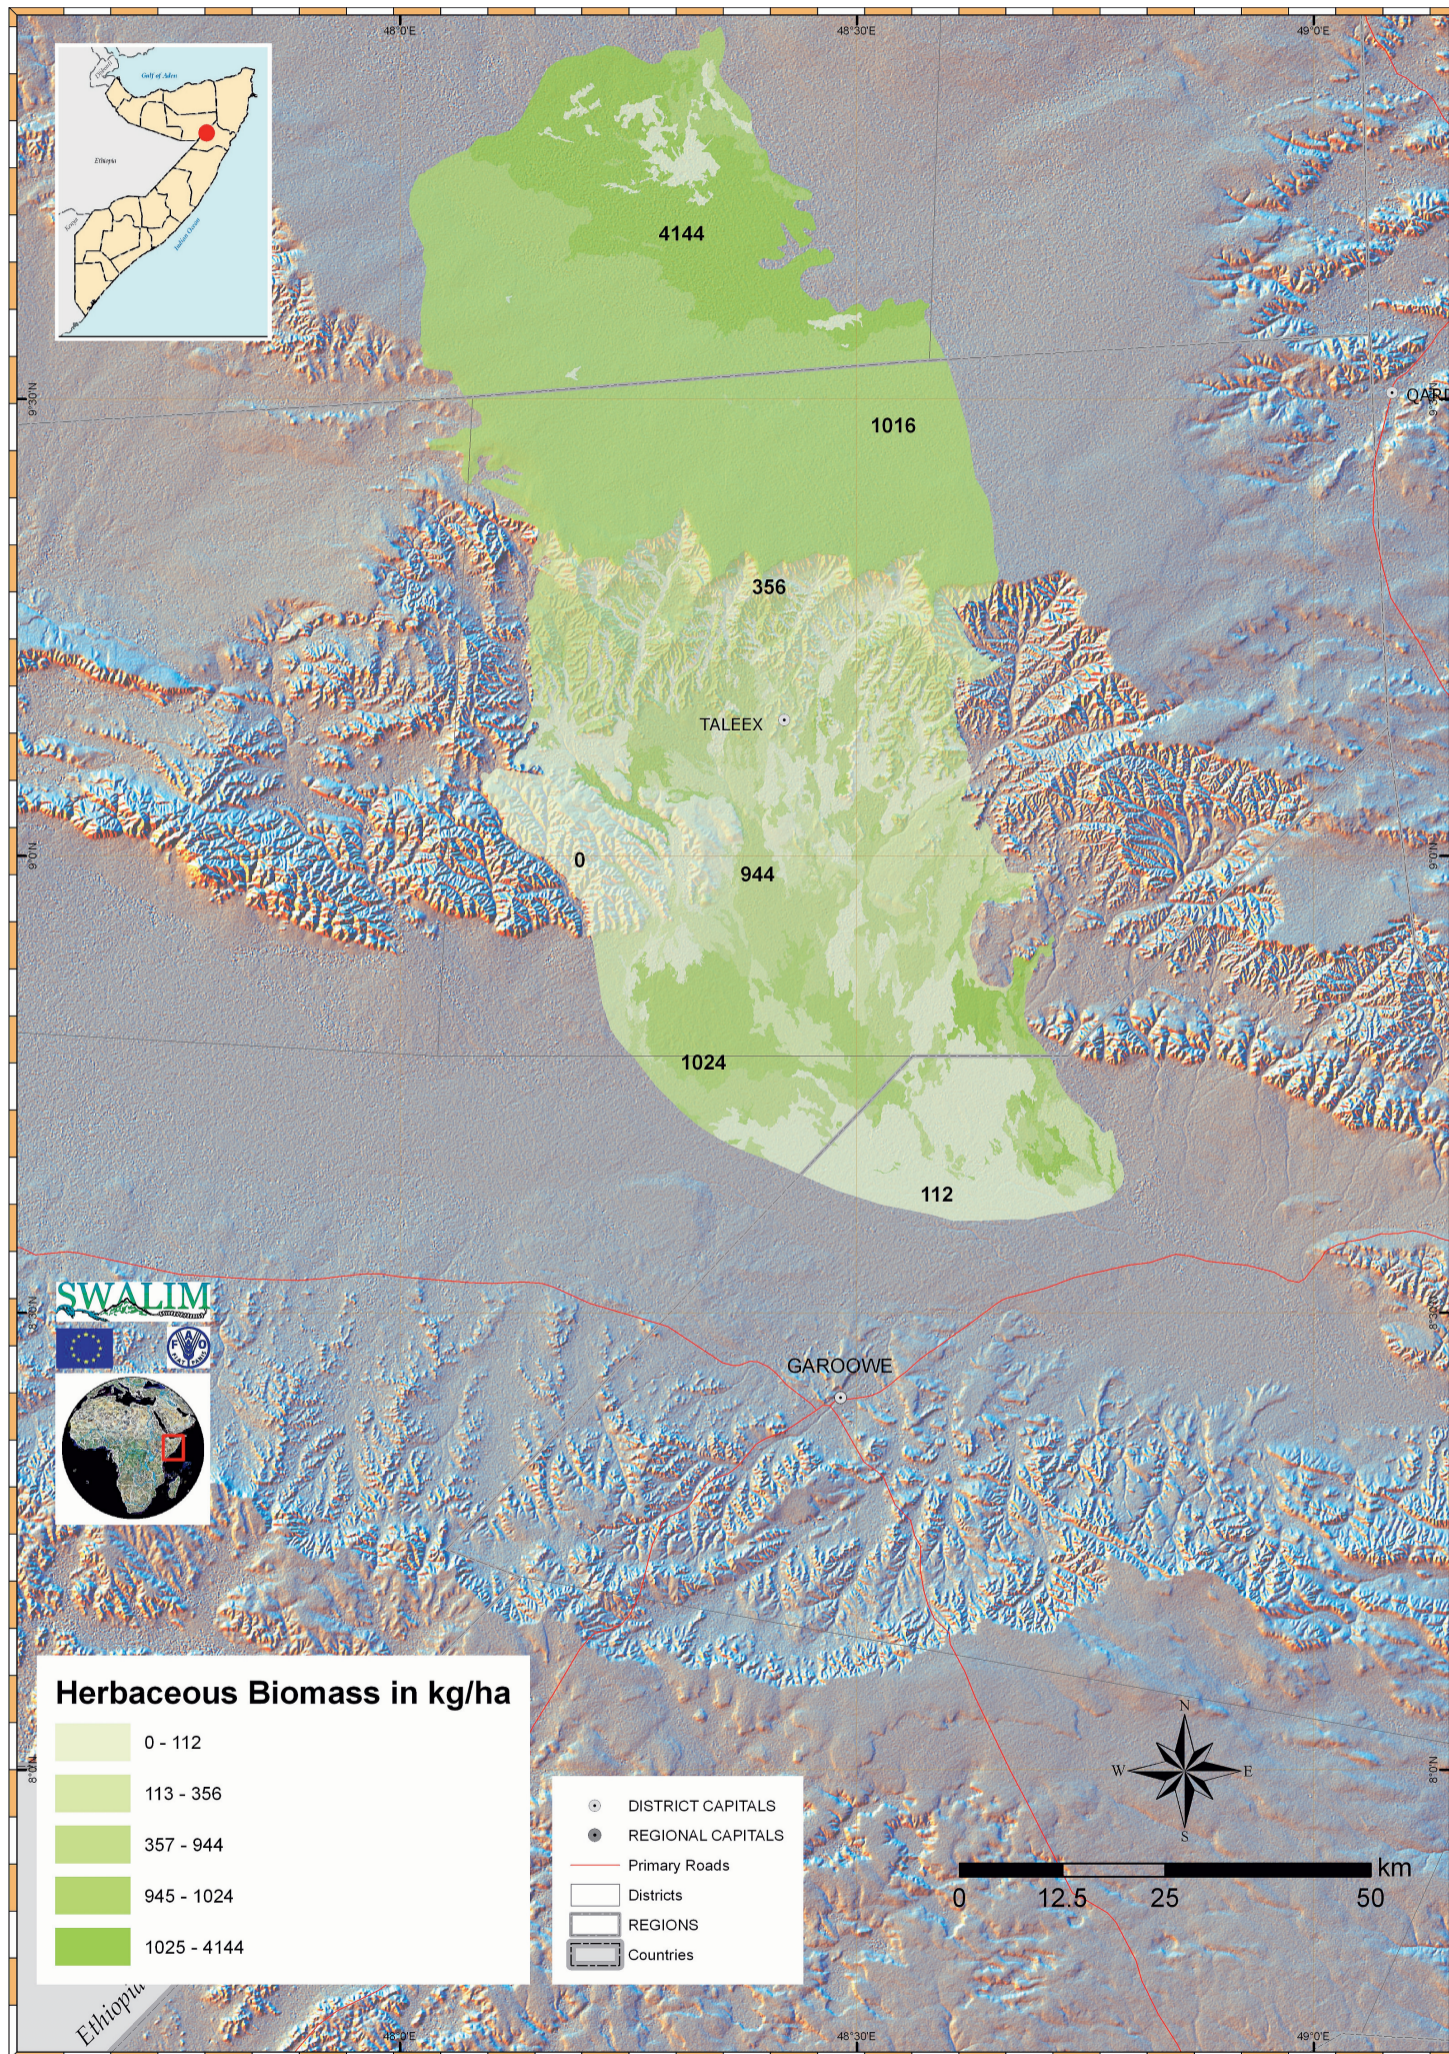

Herbaceous Biomass (North-Eastern Areas of Interest) Xaddiga Caws iyo Nagaar (Waqooyi-Bari Aag la Darsay)

Data on administrative boundaries from UNDP-Somalia, 2006
 Data on herbaceous biomass from SWALIM, 2007
 Produced by: The Somalia Water and Land Information Management Project (SWALIM)
 SWALIM is funded by the European Commission with additional funding from UNICEF
 The boundaries and names on this map do not imply official endorsement or acceptance by the United Nations.

Map Reference: AT-HERB_BIOMASS-GAROWE-20081114-A3-001
 For copies of digital data please contact: enquires@faoswalim.org