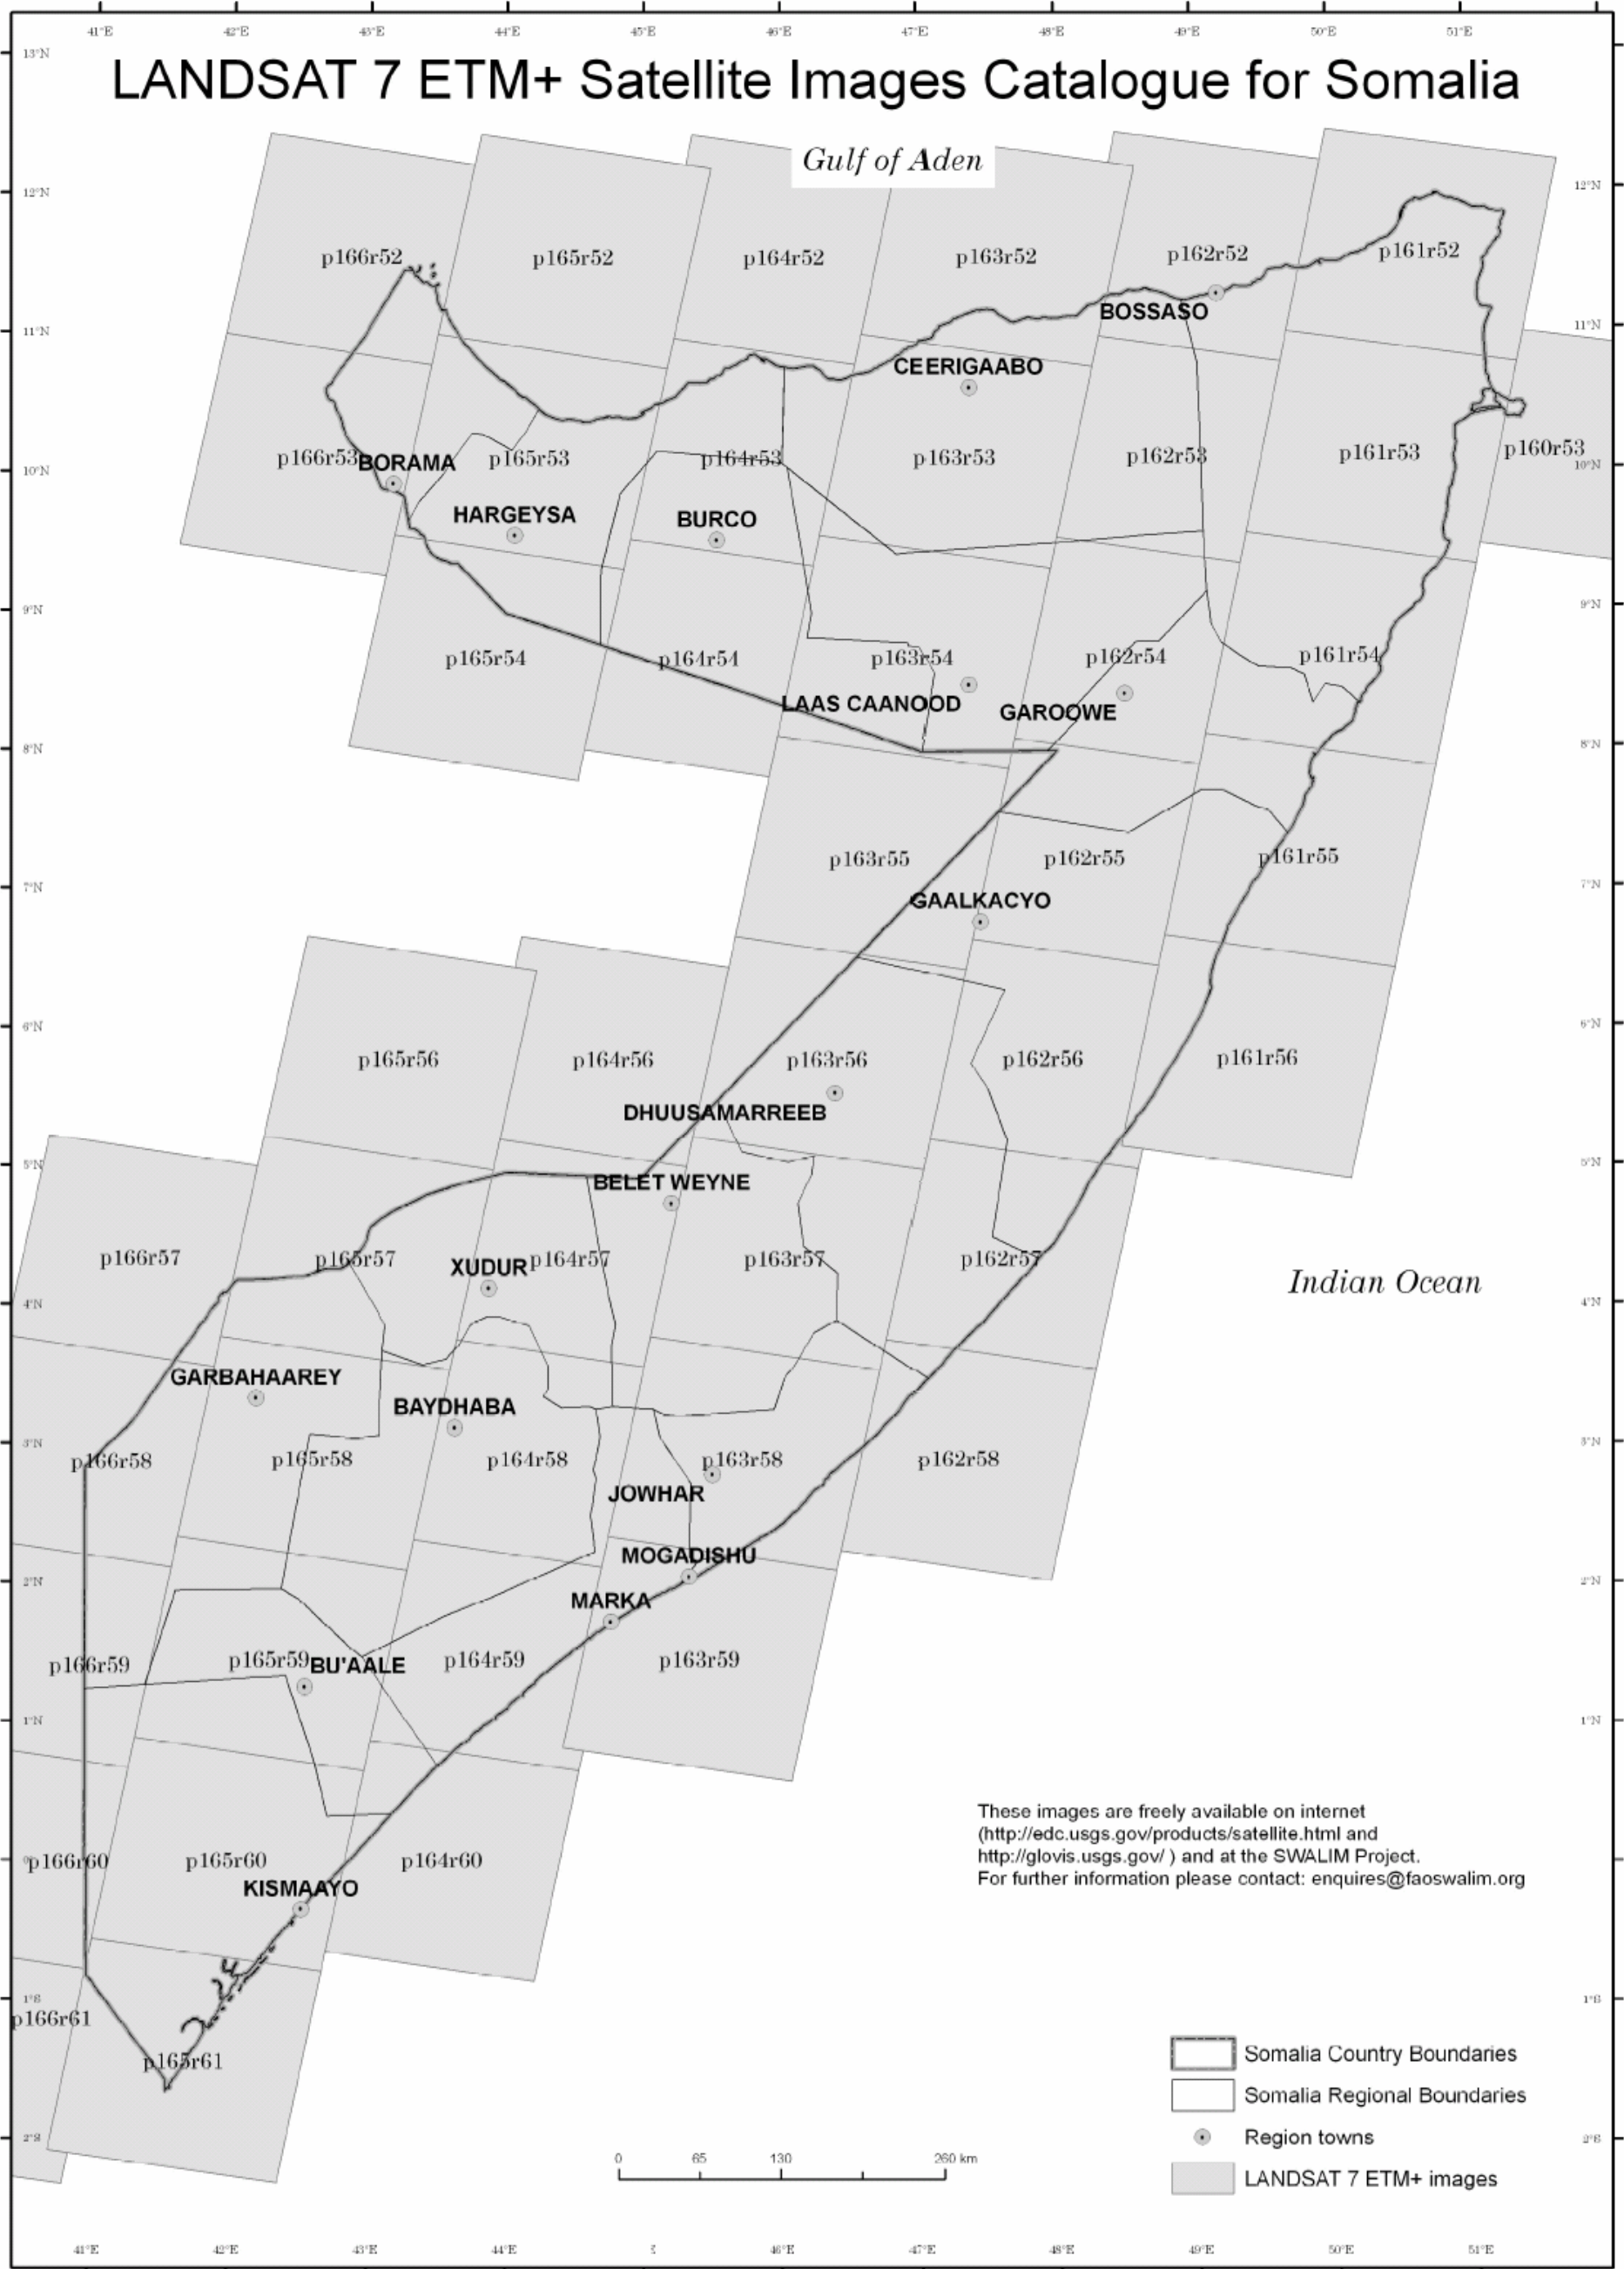

# LANDSAT 7 ETM+ Satellite Images Catalogue for Somalia

These images are freely available on internet (<http://edc.usgs.gov/products/satellite.html> and <http://glovis.usgs.gov/>) and at the SWALIM Project. For further information please contact: [enquires@faoswalim.org](mailto:enquires@faoswalim.org)

-  Somalia Country Boundaries
-  Somalia Regional Boundaries
-  Region towns
-  LANDSAT 7 ETM+ images