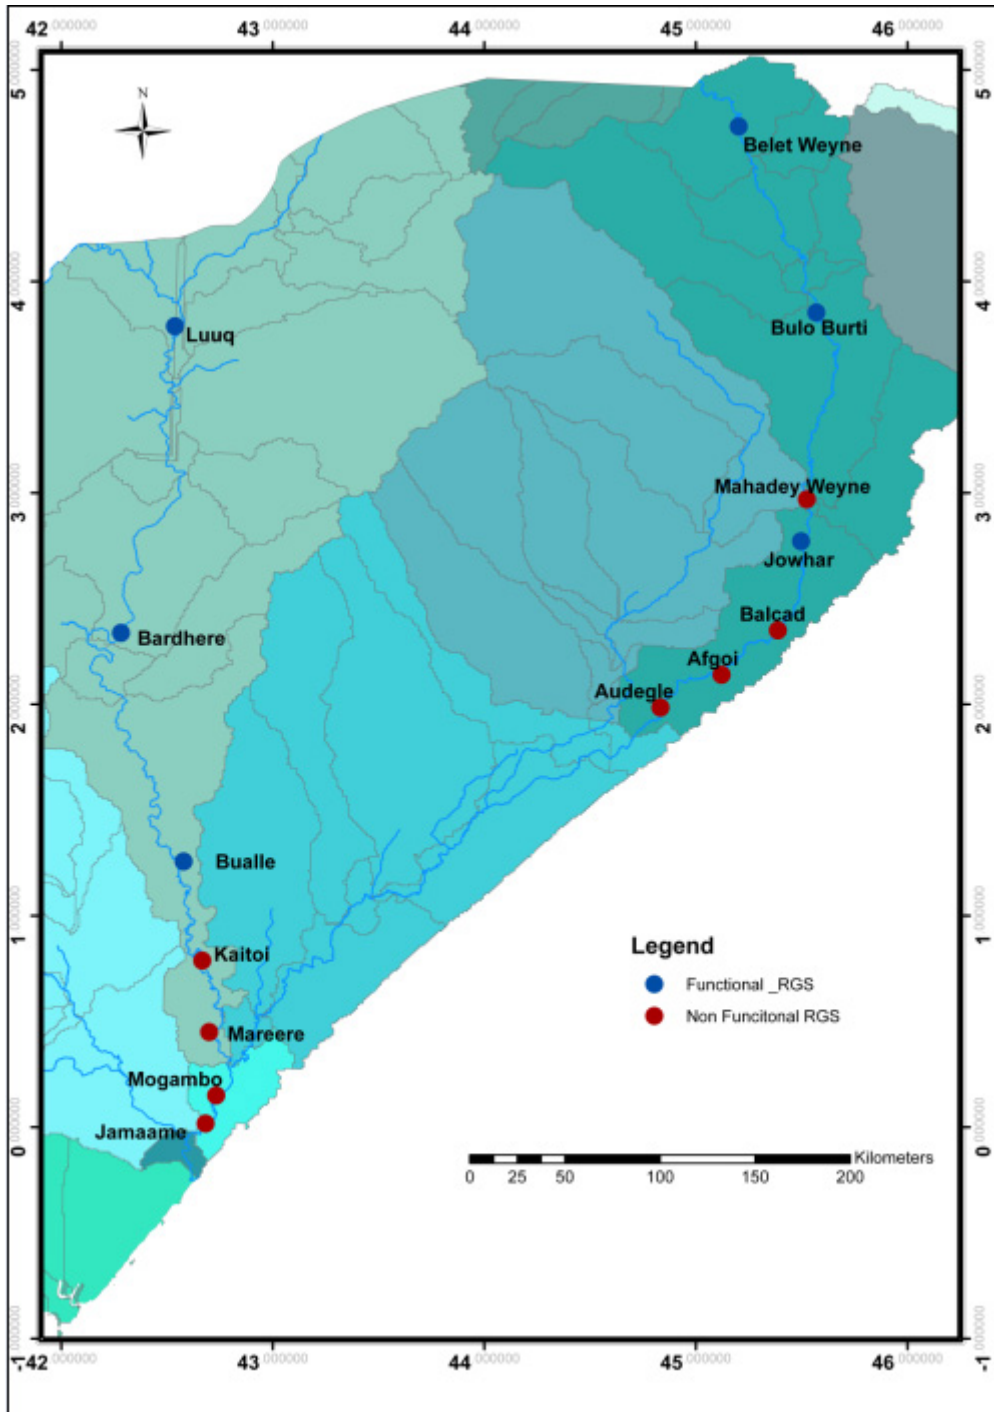

River Gauge Stations Network (Somalia)

Acronyms used on Map:
RGS – River Gauge Station