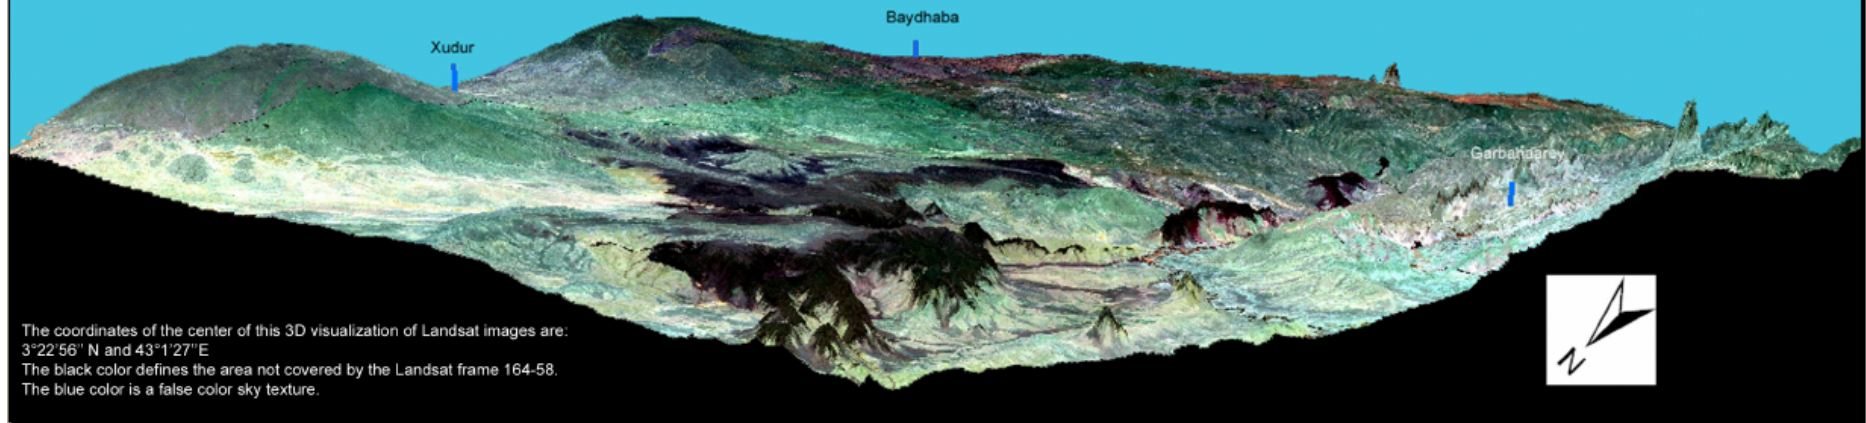

3D Visualization of a Landsat composite mosaic of
Southern Somalia (upper Jubba valley)
False colour composite RGB-457, Vertical exaggeration 5 x, view from NW

The coordinates of the center of this 3D visualization of Landsat images are:
3°22'56" N and 43°1'27" E
The black color defines the area not covered by the Landsat frame 164-58.
The blue color is a false color sky texture.